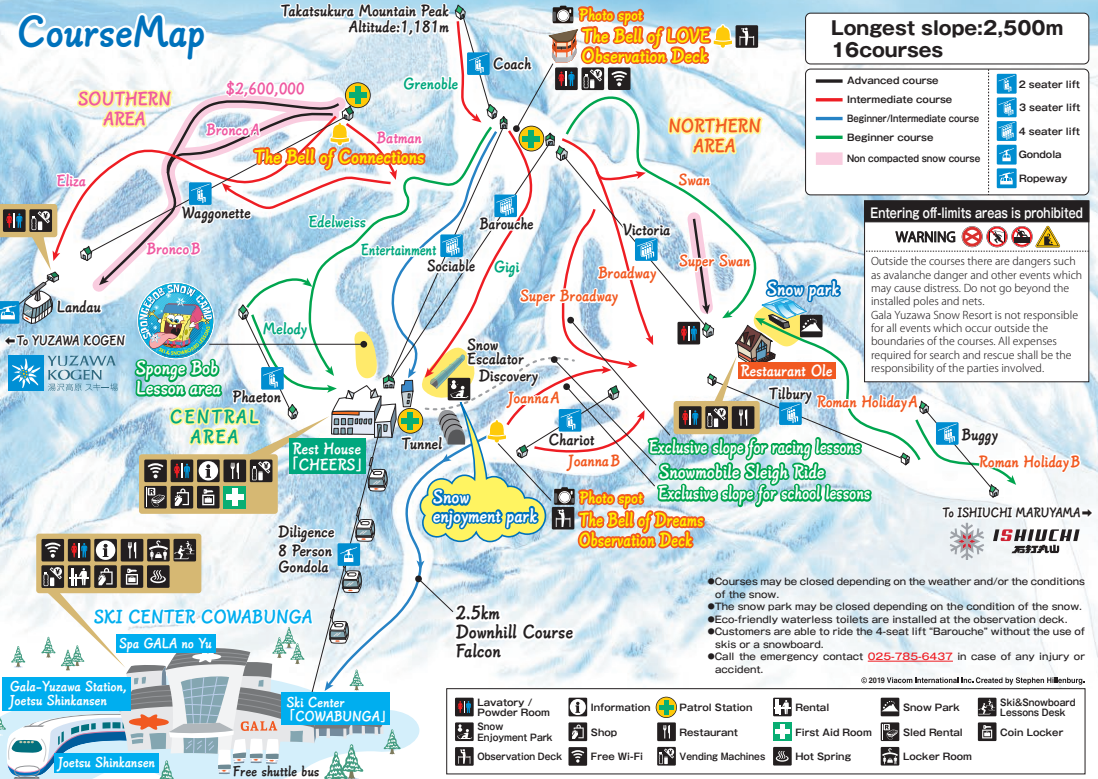

CourseMap

Takatsukura Mountain Peak
Altitude: 1,181m

Longest slope: 2,500m
16 courses

1. Advanced course
   - Intermediate course
   - Beginner/Intermediate course
   - Beginner course
   - Non compacted snow course
2. 2 seater lift
   - 3 seater lift
   - 4 seater lift
   - Gondola
   - Ropeway

Entering off-limits areas is prohibited

WARNING

Outside the courses there are dangers such as avalanche danger and other events which may cause distress. Do not go beyond the installed poles and nets.

Gala Yuzawa Snow Resort is not responsible for all events which occur outside the boundaries of the courses. All expenses required for search and rescue shall be the responsibility of the parties involved.

- Courses may be closed depending on the weather and/or the conditions of the snow.
- The snow park may be closed depending on the condition of the snow.
- Eco-friendly waterless toilets are installed at the observation deck.
- Customers are able to ride the 4-seat lift "Barouche" without the use of skis or a snowboard.
- Call the emergency contact **025-785-6437**, in case of any injury or accident.

- Lavatory / Powder Room
- Snow Enjoyment Park
- Observation Deck
- Information
- Shop
- Free Wi-Fi
- Patrol Station
- Restaurant
- Vending Machines
- Rental
- First Aid Room
- Snow Park
- Sled Rental
- Locker Room
- Ski & Snowboard Lessons Desk
- Coin Locker